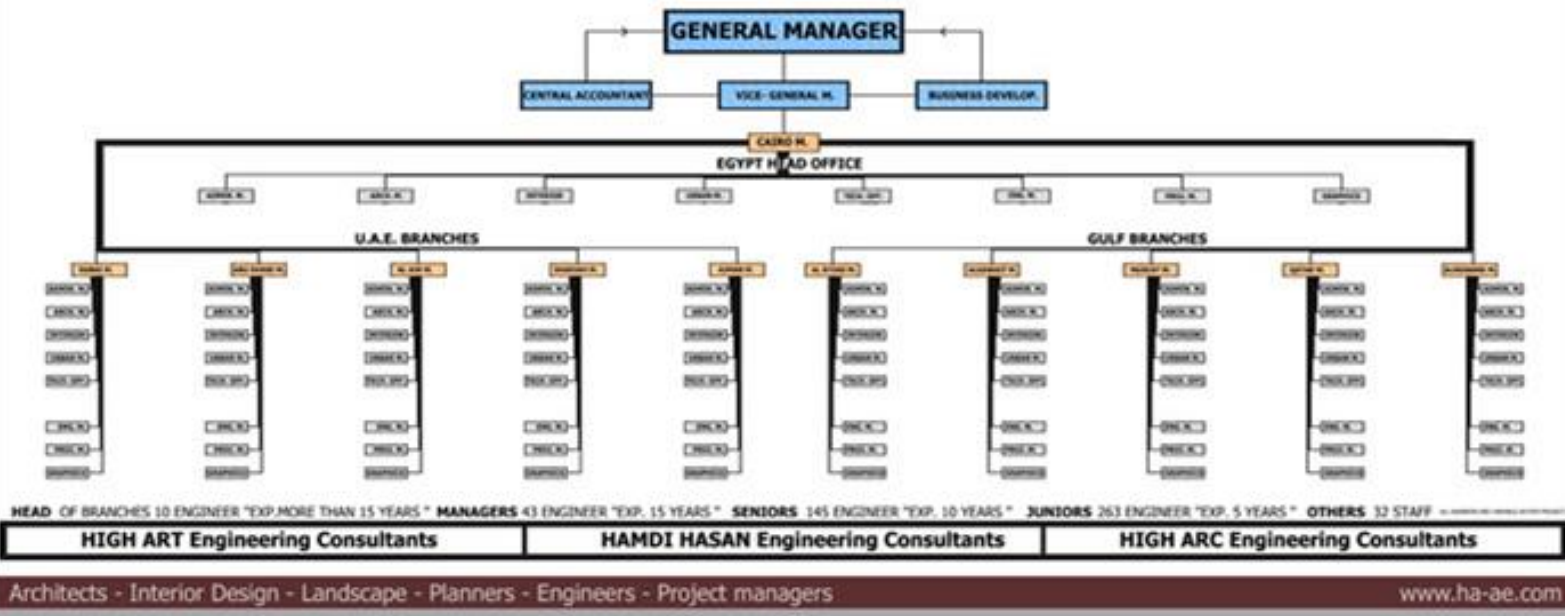

- **SERVICES**

- Our consultancy services comprise the following

DESIGN SERVICES

- Architectural Design
- Interior Design
- Structural Design.
- Engineering Design
- Tender Action
- Contract Award

CONSTRUCTION SERVICES

- -Contract Administration
- -Supervision of the work
- - Project financial control
- - Information Management
- - Quality control and safety management

- We include 1k the few following pages some of our recently Designs for towers , buildings and villas.
- A clear vision and hard work are success of arch. **HAMDI HASAN** hallmaker as founder and manager of the most talented architectural consultant in Dubai
- Just with the sunrise of our vision that come to field with the establishment of the **HIGH ART ENG.** Consultant with Eng. **Emad Al Hashmi** in Dubai.
- Each project " is sensitive to the culture and climate to its place"
- Since Stonehenge ; architects have always been at cutting edge of technology , and you can't separate technology from the humanistic and spiritual content of a building.